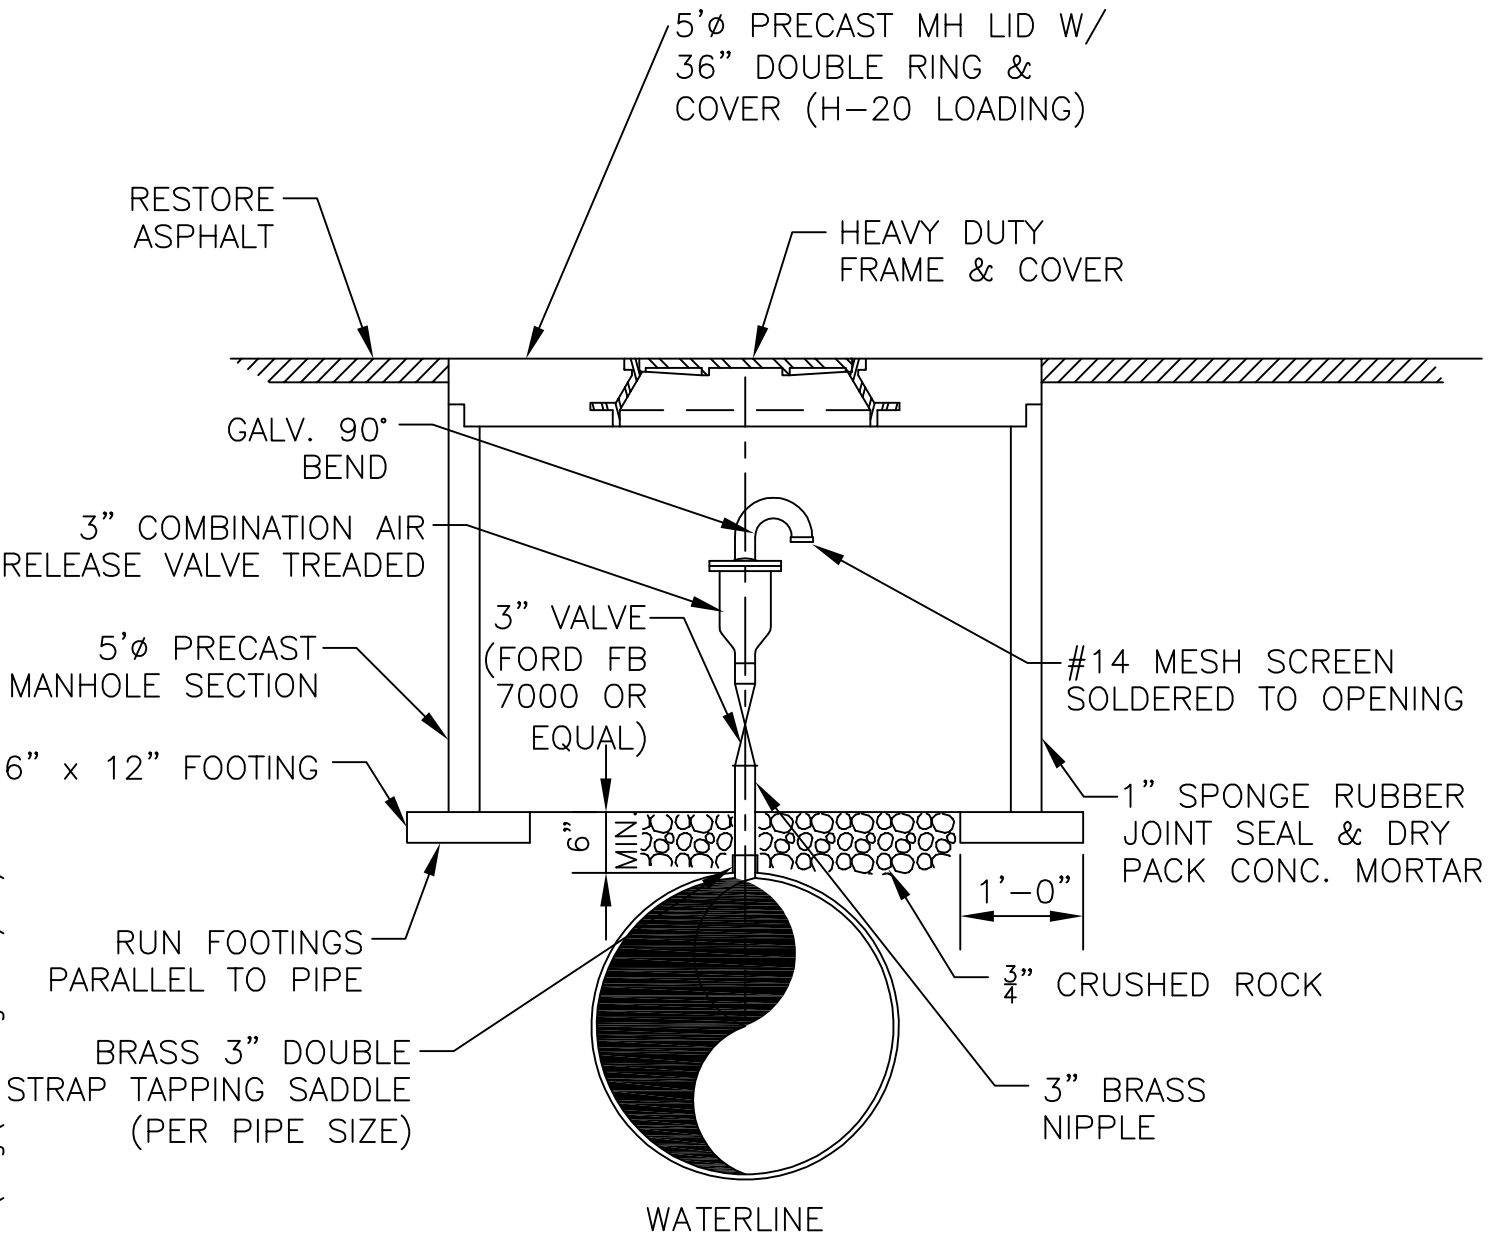

N:\STANDARDS\TYPICALS\dwg\299.dwg 02/04/04 01:33:24 PM MST

299 AIR RELEASE STATION
TYP SCALE: N.T.S.